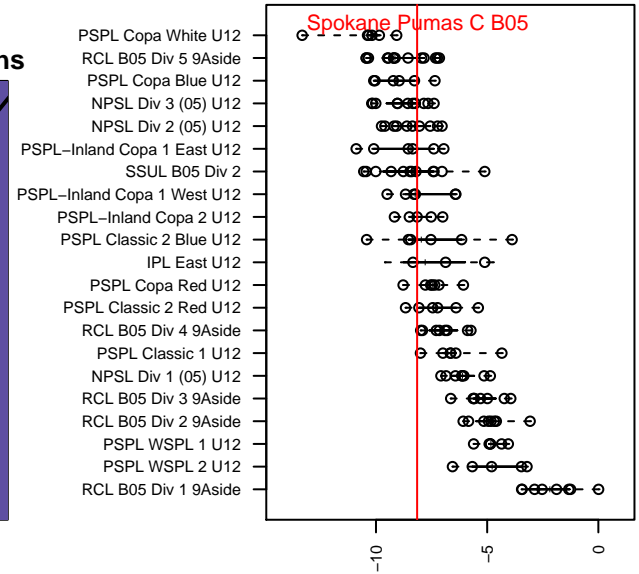

Spokane Pumas C B05

Spokane Pumas FC
 Spokane, WA
 B05 total strength=475
 attack=0.58 defense=0.18
 fall league = PSPL–Inland Copa 2 U12
 spr league = Spr PSPL–Inland Copa 1 U12
 notes= Ostby–Marsh 2016

**attack and defense variance (black dot)
relative to other teams
and top 10 in region**

**attack and defense rating
relative to others at age
and all opponents in last 13 months**

Performance relative to 13 month average