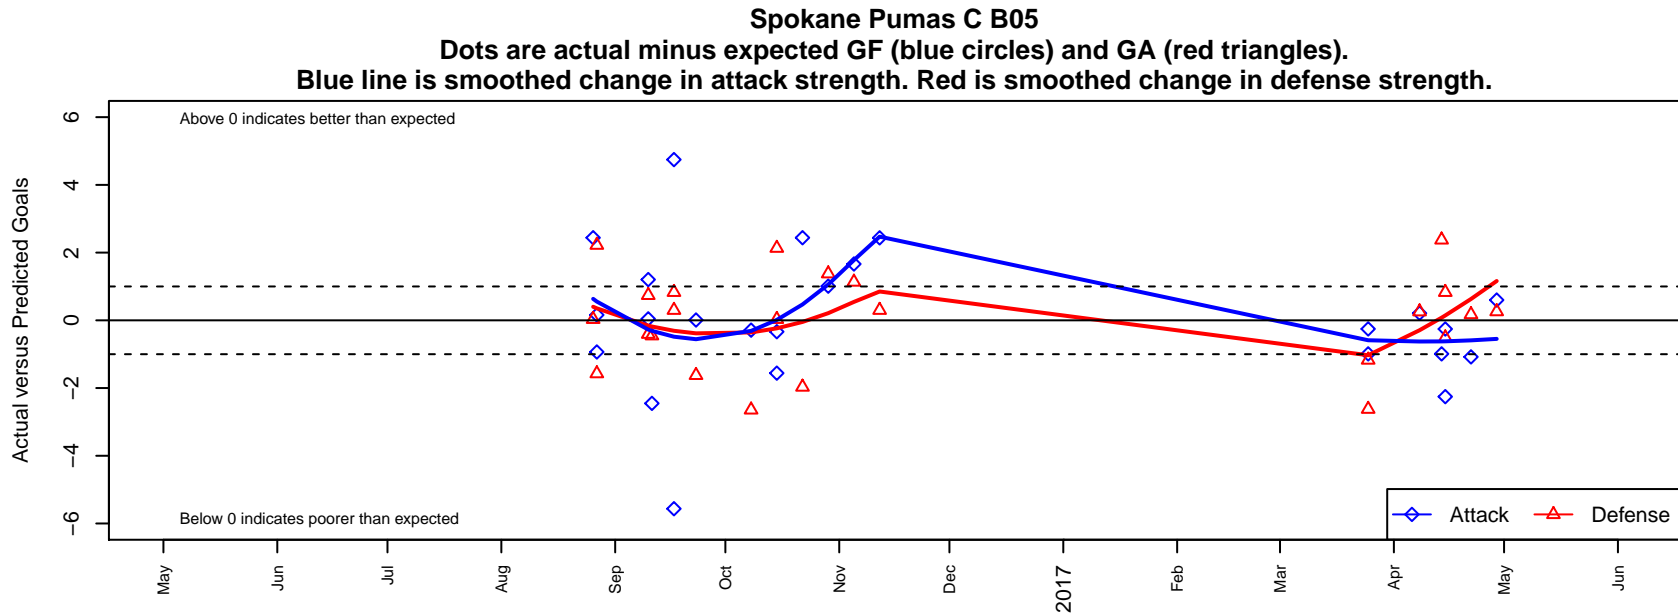

Spokane Pumas C B05

Spokane Pumas FC
 Spokane, WA
 B05 total strength=475
 attack=0.58 defense=0.18
 fall league = PSPL–Inland Copa 2 U12
 spr league = Spr PSPL–Inland Copa 1 U12
 notes= Ostby–Marsh 2016

**attack and defense variance (black dot)
relative to other teams
and top 10 in region**

**attack and defense rating
relative to others at age
and all opponents in last 13 months**

Performance relative to 13 month average